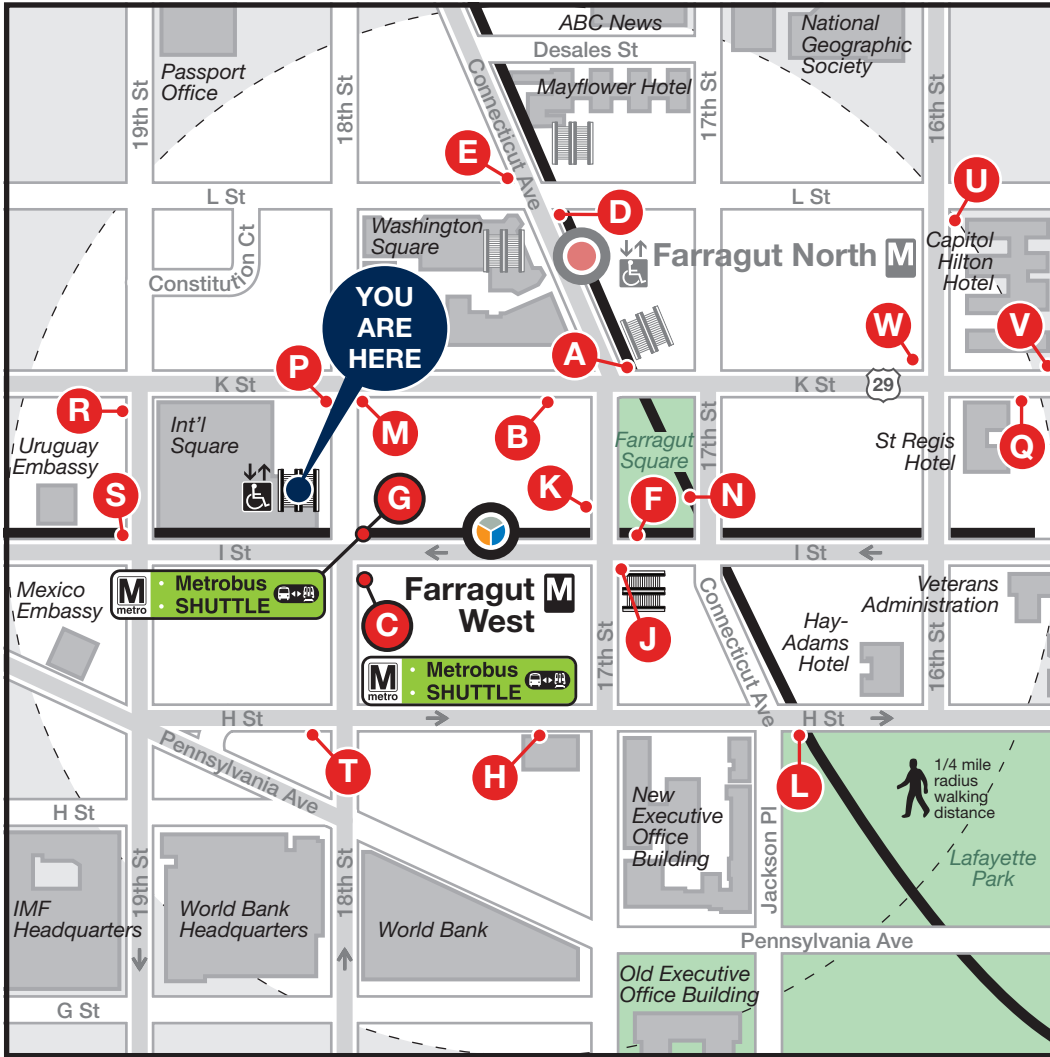

Station Vicinity Map Farragut West

LEGEND

A Bus Stop (on the street) **A** Bus Bay (at the station)

The lettered discs on this map will help you locate the bus stop or bay near this station. Be advised the letters are not displayed on the street bus stops.

	Distance	Time
Farragut North ●	0.2 mile	4 mins
Proceed down 18th St to K St, turn right go one block to 17th St.		
McPherson Sq ●●●●	0.4 mile	8 mins
Turn left on I St and go 5 blocks to 15th St.		
Metro Center ●●●●●●	0.85 mile	17 mins
Turn left on I St go 6 blocks to 13th St, turn right and go 2 blocks to G St.		

BUS SERVICE AND BOARDING LOCATIONS

Route	Destination	Board at
METROBUS FREQUENT SERVICE		
32 36	Potomac Park	F S
32 36	Pennsylvania Ave & Minnesota Ave SE	H T
33	Friendship Heights M	F S
33	Federal Triangle M	H T
S2	Silver Spring M	U
S2	Federal Triangle M	Q
S9	Silver Spring M	V

Route	Destination	Board at
G8	Avondale	N
L2	Chevy Chase Circle	D N
N2-N6	Friendship Heights M	D J
DC CIRCULATOR		
	Georgetown	A
	Union Station M	B

LCT-LOUDOUN COUNTY TRANSIT
For bus service information visit loudoun.gov